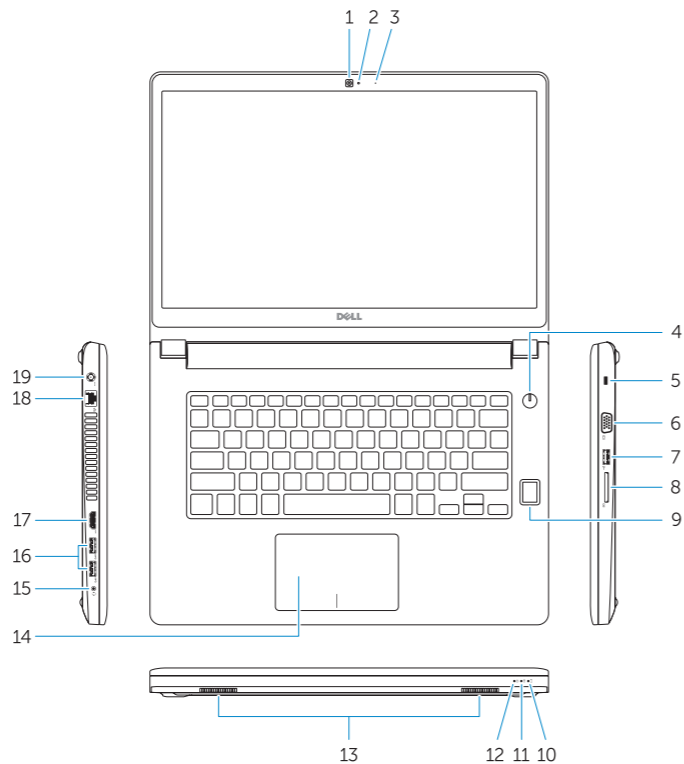

[Dell.com/contactdell](#)

[Dell.com/regulatory_compliance](#)

P63G

P63G001

Latitude 14-3470

Features

Fitur | Funciones | Tính năng | الميزات

1. Camera
2. Camera-status light
3. Microphone
4. Power button (No LED indicator)
5. Security-cable slot
6. VGA connector
7. USB 2.0 connector
8. Memory card reader
9. Fingerprint reader (optional)
10. Battery-status light
11. Hard-drive activity light
12. Power-status light
13. Speakers
14. Touchpad
15. Headset connector
16. USB 3.0 connector (2)
17. HDMI connector
18. Network connector
19. Power connector
20. Battery
21. Battery release latch
22. Service-tag label