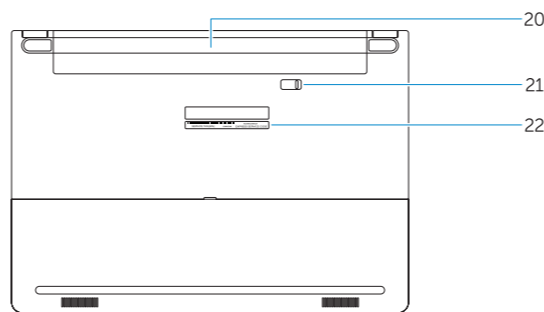

[Dell.com/contactdell](#)

[Dell.com/regulatory_compliance](#)

P63G

P63G001

Latitude 14-3470

Features

Fitur | Funciones | Tính năng | الميزات

1. Camera
2. Camera-status light
3. Microphone
4. Power button (No LED indicator)
5. Security-cable slot
6. VGA connector
7. USB 2.0 connector
8. Memory card reader
9. Fingerprint reader (optional)
10. Battery-status light
11. Hard-drive activity light
12. Power-status light
13. Speakers
14. Touchpad
15. Headset connector
16. USB 3.0 connector (2)
17. HDMI connector
18. Network connector
19. Power connector
20. Battery
21. Battery release latch
22. Service-tag label